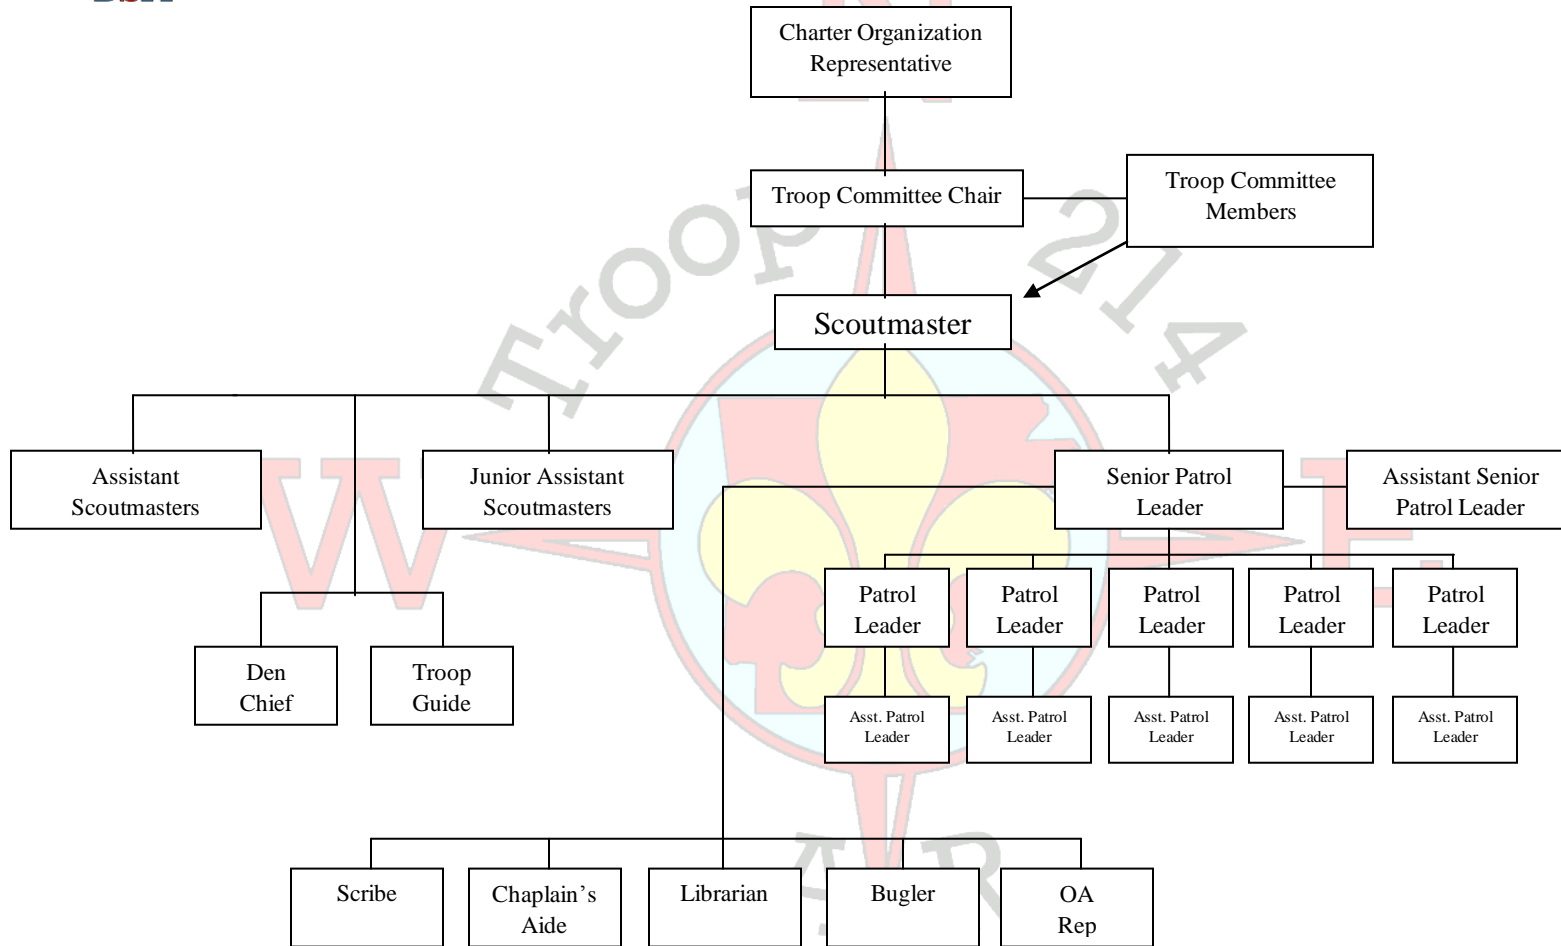

**BSA TROOP 214
RUSSELLVILLE, AR**

ORGANIZATIONAL CHART

The Troop Patrol Leader Council (PLC) consists of Senior Patrol Leader, Assistant Senior Patrol Leader, Patrol Leaders (a Patrol may be represented by an Assistant Patrol Leader), Scribe, Chaplain's Aide, Librarian, Den Chief, Troop Guide