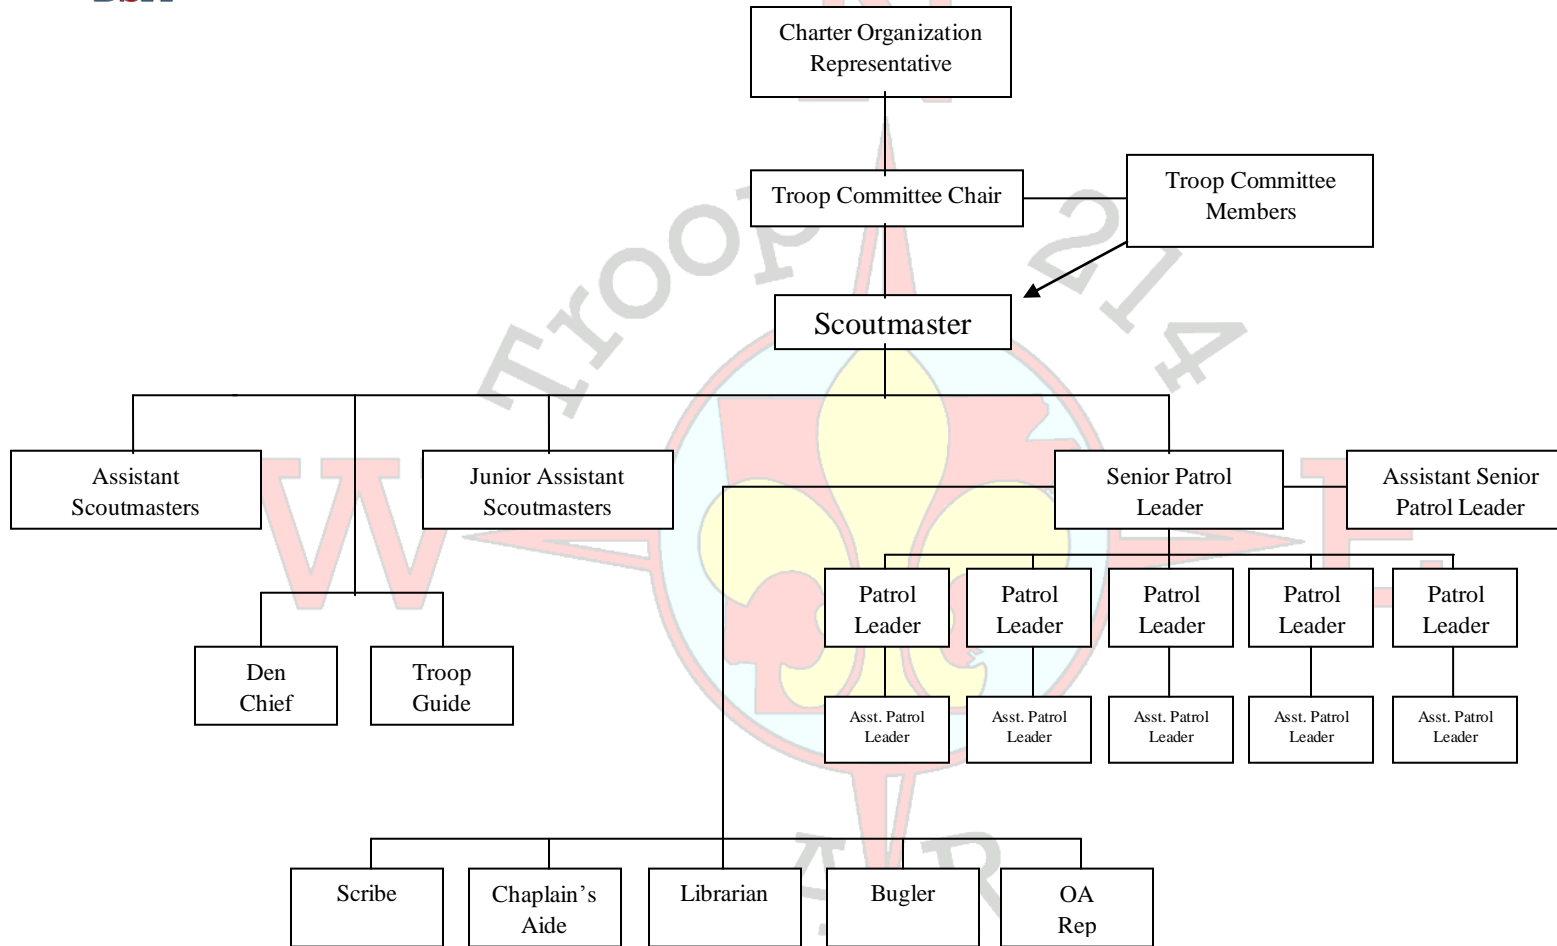

**BSA TROOP 214  
RUSSELLVILLE, AR**

**ORGANIZATIONAL CHART**

The Troop Patrol Leader Council (PLC) consists of Senior Patrol Leader, Assistant Senior Patrol Leader, Patrol Leaders (a Patrol may be represented by an Assistant Patrol Leader), Scribe, Chaplain's Aide, Librarian, Den Chief, Troop Guide